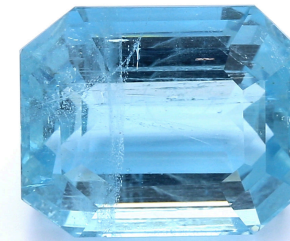

# In House Grading Report

<b>Species</b>	<i>Natural Corundum</i>
<b>Variety</b>	<i>Aquamarine</i>
<b>Weight (carat)</b>	<i>10.59</i>
<b>Shape</b>	<i>Octagon</i>
<b>Dimensions (mm)</b>	<i>14.02 x 11.68 x 8.29</i>
<b>Colour</b>	<i>Blue</i>
<b>Colour Intensity</b>	<i>Medium Intense</i>
<b>Clarity</b>	<i>Visibly Included</i>
<b>Treatment</b>	<i>No Treatment</i>

*This image is approximate. Colour and/or size may vary from original.*