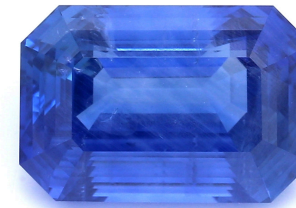

In House Grading Report

Species	<i>Natural Corundum</i>
Variety	<i>Sapphire</i>
Weight (carat)	<i>11.08</i>
Shape	<i>Octagon</i>
Dimensions (mm)	<i>13.95 x 9.44 x 7.54</i>
Colour	<i>Blue</i>
Colour Intensity	<i>Medium Intense</i>
Clarity	<i>Visibly Included</i>
Treatment	<i>No Heat</i>
Origin	<i>Sri Lanka</i>

This image is approximate. Colour and/or size may vary from original.

Grading Guide

Dark	Deep	Vivid	Intense	Medium Intense	Light	Very Light
Eye Clean		Visible Inclusions		Included		Translucent