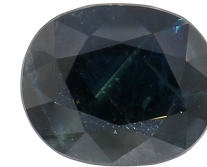

In House Grading Report

Species	<i>Natural Corundum</i>
Variety	<i>Sapphire</i>
Weight (carat)	<i>2.44</i>
Shape	<i>Cushion</i>
Dimensions (mm)	<i>9.01 x 7.45 x 4.36</i>
Colour	<i>Blue</i>
Colour Intensity	<i>Dark</i>
Clarity	<i>Included</i>
Treatment	<i>Heated</i>
Origin	<i>Basaltic</i>

This image is approximate. Colour and/or size may vary from original.

Grading Guide

Dark	Deep	Vivid	Intense	Medium Intense	Light	Very Light
Eye Clean	Visible Inclusions	Included	Translucent			

This report reflects the conclusions drawn from gemological testing at the time of examination. It represents a gemological opinion and does not serve in any case as a guarantee or warranty.