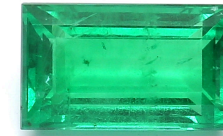

In House Grading Report

Species	<i>Natural Corundum</i>
Variety	<i>Emerald</i>
Weight (carat)	<i>2.24</i>
Shape	<i>Baguette</i>
Dimensions (mm)	<i>10.28 x 6.09 x 4.23</i>
Colour	<i>Green</i>
Colour Intensity	<i>Intense</i>
Clarity	<i>Visibly Included</i>
Treatment	<i>Minor Oil</i>
Origin	<i>Zambia</i>

This image is approximate. Colour and/or size may vary from original.

Grading Guide

Dark	Deep	Vivid	Intense	Medium Intense	Light	Very Light
Eye Clean		Visible Inclusions		Included		Translucent